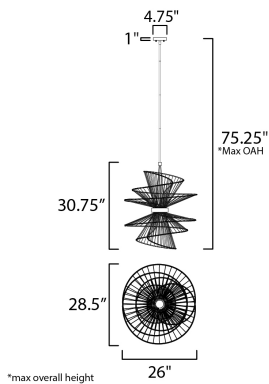

PRODUCT DESCRIPTION

A geometrical marvel of design and craft, the Zeta collection's abstract form seemingly twirls as if in movement. An elusive orb of clear glass casts light both up and downward through indelicate steel spindles in your choice of Natural Aged Brass, Matte Black or Matte White creating a remarkable filigree of light. Available in multiple sizes of pendants, a ceiling mount, and an ADA wall sconce, this collection of products serve as the ultimate focal point of a room.

MEASUREMENTS

DIMENSION : 28.5" L x 26" W x 30.75" H
 MAX OAH : 75.25" OAH
 CANOPY : 4.75" W x 1" H x 4.75" L
 HANGING WEIGHT : 13.2 lb

LAMPING

INPUT VOLTAGE : 120V
 LUMENS : 1,600 Rated (1,200 Del.)
 BULB : 2 x 8W LED LED , 16W Total
 BULB INCLUDED : (Integrated)
 DIMMABLE : ELV or Triac CL
 CRI : 90 CRI
 COLOR_TEMP : 3000K

FINISHES OPTION

-  Black
-  Matte White
-  Natural Aged Brass

MATERIAL

Steel + Aluminum

RATINGS

cETLus
 Damp Location

ADDITIONAL

SLOPE: 30
 RATED LIFE 35000 Hours
 OPERATING TEMPERATURE:
 -20°C (-4°F), 40°C (104°F)